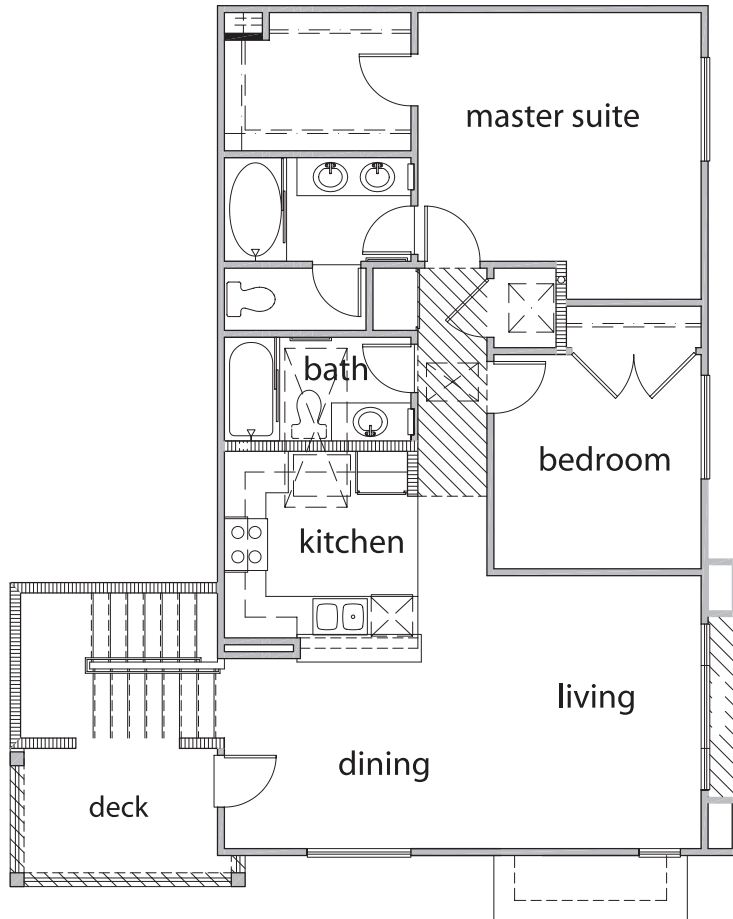

ROCKWELL

*A swell townhome community in
Pleasant Grove, starting in the \$170's.*

Matisse

2 bedrooms

2 baths

2 car garage

1200 square feet